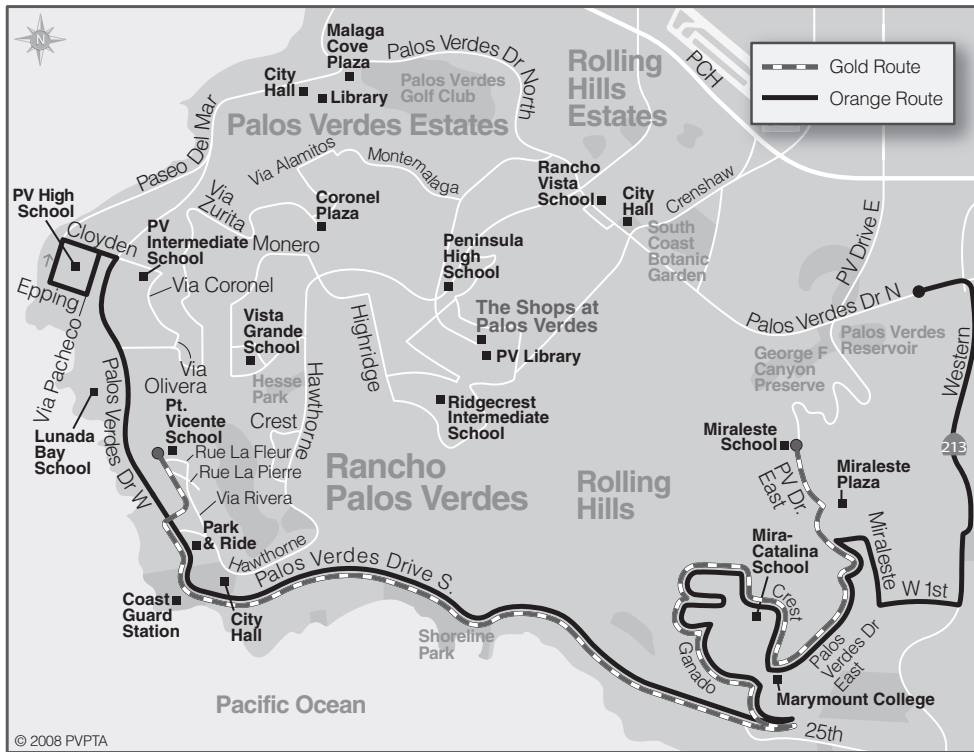

Effective Sept. 1, 2009

GOLD/ ORANGE

East/West
Local Bus Service

Note: Schedule subject to change without notice.

HAVE YOUR FARE READY

The regular PV Transit fare is $2.25 or one token. The Senior/Disabled fare is $1.00. If you want to transfer to another PV Transit route, ask the driver for a free transfer. Transfers to MTA and Torrance buses are 25¢. PV Transit accepts MTA and Torrance transfers and MTA EZPass (Line 225/226 only).

Transit tokens can be purchased at the PV Transit office or at City Halls (RHE, PVE, RPV) on the Peninsula for $2.25 each. **Tokens are nonrefundable.**

Monthly, semester, and annual passes are available from the PV Transit office. Call office for more details.

Buses Operate
Monday through Friday Only.
No Weekend or Holiday Service

For more information contact PVPTA:

Telephone: (310) 544-7108

Fax: (310) 544-7109

Website: www.palosverdes.com/pvtransit/

Email: pvtransit@palosverdes.com

Palos Verdes Peninsula
PVPTA
TRANSIT AUTHORITY

www.palosverdes.com/pvtransit/