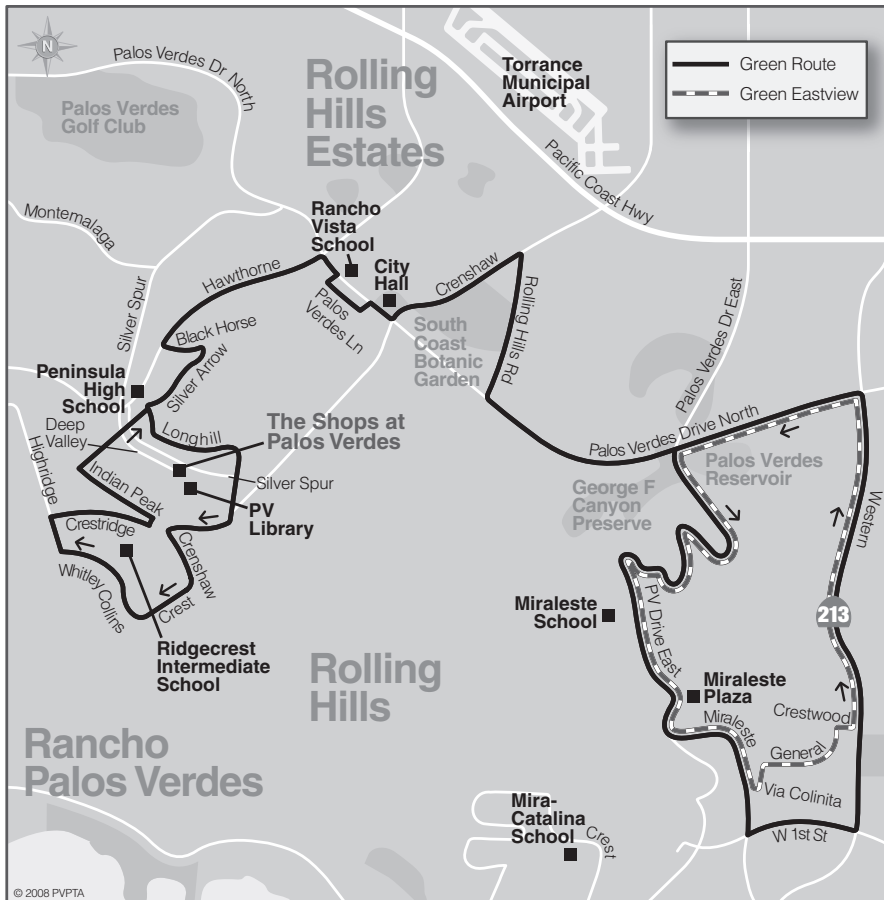

H AVE YOUR FARE READY

The regular PV Transit fare is $2.25 or one token. The Senior/Disabled fare is $1.00. If you want to transfer to another PV Transit route, ask the driver for a free transfer. Transfers to MTA and Torrance buses are 25¢. PV Transit accepts MTA and Torrance transfers and MTA EZPass (Line 225/226 only).

Transit tokens can be purchased at the PV Transit office or at City Halls (RHE, PVE, RPV) on the Peninsula for $2.25 each. **Tokens are nonrefundable.**

Monthly, semester, and annual passes are available from the PV Transit office. Call office for more details.

**Buses Operate
Monday through Friday Only.
No Weekend or Holiday Service**

For more information contact PVPTA:
Telephone: (310) 544-7108
Fax: (310) 544-7109
Website: www.palosverdes.com/pvtransit/
Email: pvtransit@palosverdes.com

Effective Sept. 1, 2009

GREEN/ GREEN EASTVIEW

**East/West
Local Bus Service**

Note: Schedule subject to change without notice.