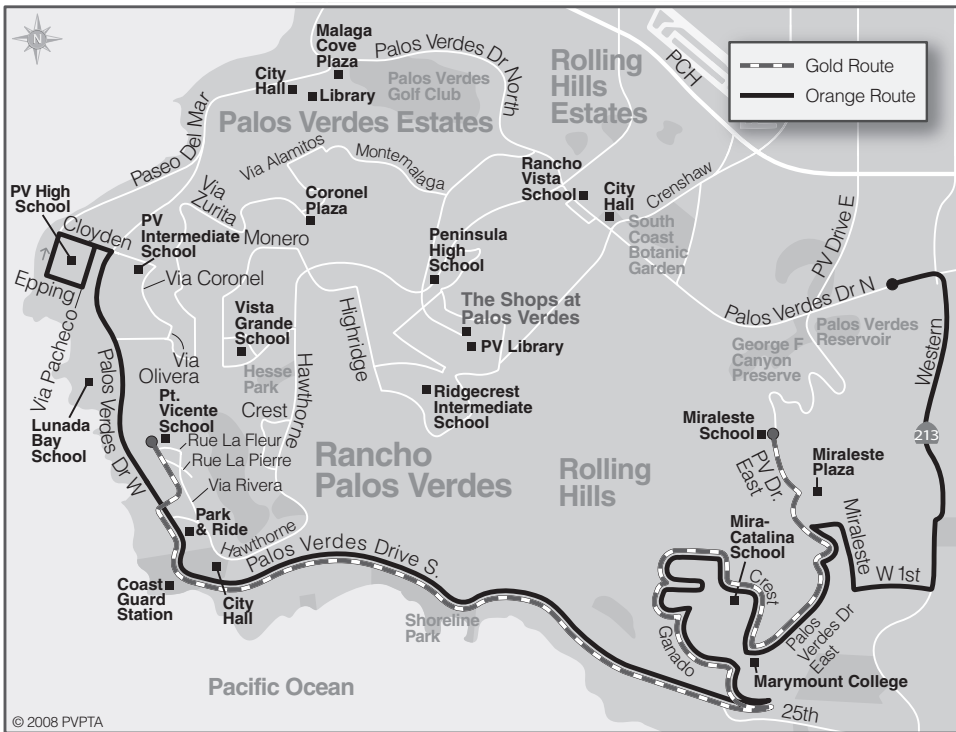

Summer 2010

GOLD/ ORANGE

East/West Local Bus
Summer Service

HAVE YOUR FARE READY

The regular PV Transit fare is $2.50 or one token. The Senior/Disabled fare is $1.00. If you want to transfer to another PV Transit route, ask the driver for a free transfer. Transfers to MTA and Torrance buses are 25¢. PV Transit accepts MTA and Torrance transfers and MTA EZPass (Line 225/226 only).

Transit tokens can be purchased at the PV Transit office or at City Halls (RHE, PVE, RPV) on the Peninsula for $2.50 each.

Monthly, semester, and annual passes are available from the PV Transit office. Call office for more details.

**Buses Operate
Monday through Friday Only.
No Weekend or Holiday Service**

For more information contact PVPTA:

Telephone: (310) 544-7108

Fax: (310) 544-7109

Website: www.palosverdes.com/pvtransit/

Email: pvtransit@palosverdes.com

Palos Verdes Peninsula

PVPTA

TRANSIT AUTHORITY

www.palosverdes.com/pvtransit/