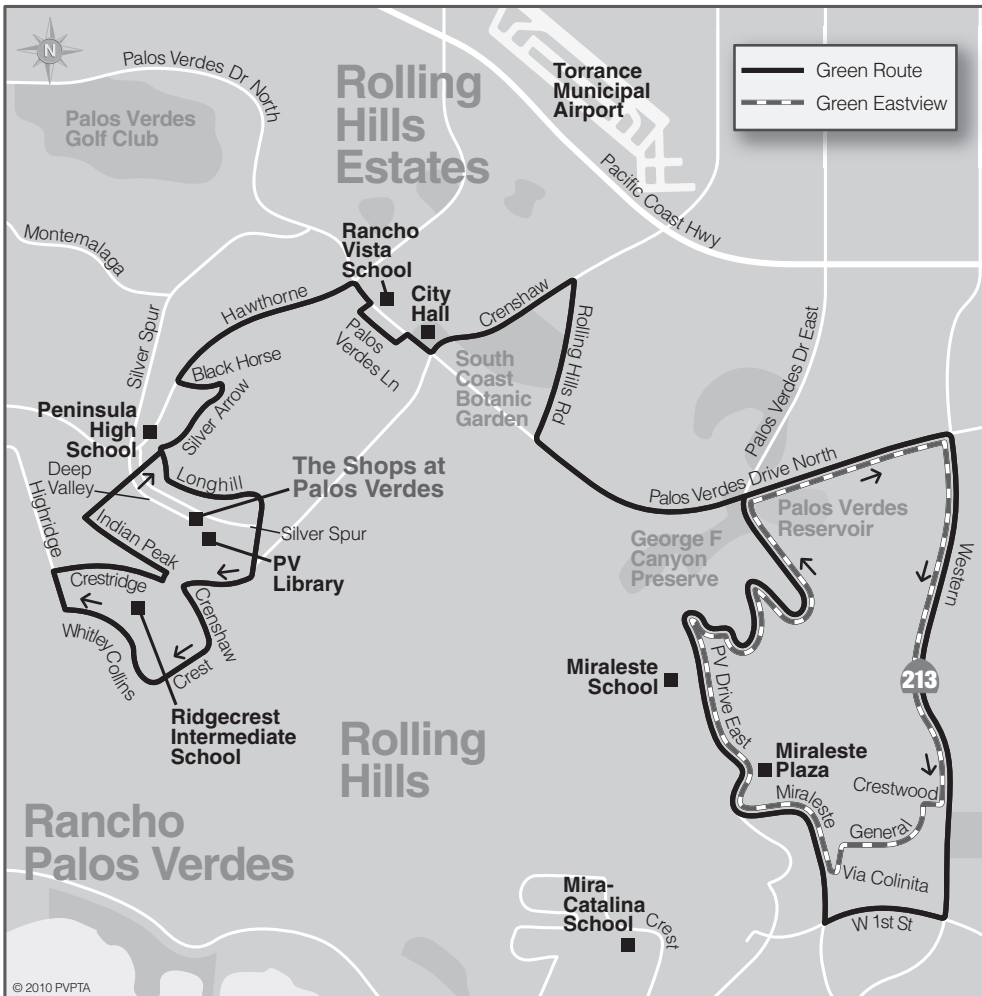

Summer 2010

GREEN/ GREEN EASTVIEW

East/West Local Bus
Summer Service

**Buses Operate
Monday through Friday Only.
No Weekend or Holiday Service**

For more information contact PVPTA:
Telephone: (310) 544-7108
Fax: (310) 544-7109
Website: www.palosverdes.com/pvtransit/
Email: pvtransit@palosverdes.com

Palos Verdes Peninsula
PVPTA
TRANSIT AUTHORITY

www.palosverdes.com/pvtransit/