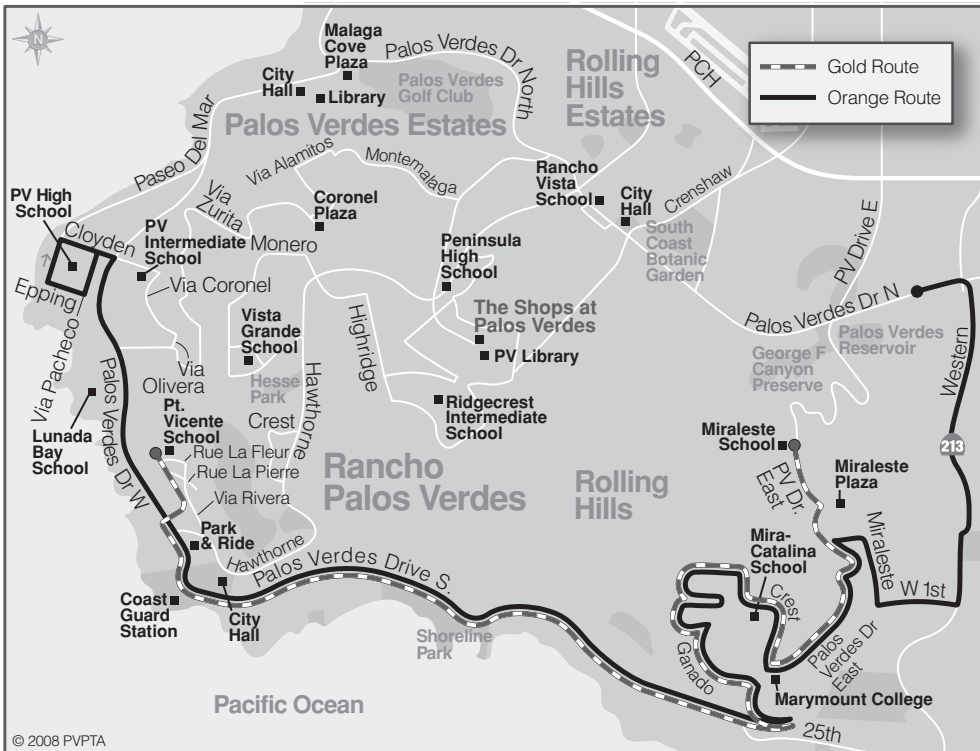

Effective Aug. 30, 2011

GOLD/ ORANGE

East/West Local Bus Service

Note: Schedule subject to change without notice.

Service is funded by the Cities of Palos Verdes Estates, Rancho Palos Verdes, Rolling Hills Estates, Los Angeles County, and METRO

HAVE YOUR FARE READY

The regular PV Transit fare is $2.50 or one token. The Senior/Disabled fare is $1.00. If you want to transfer to another PV Transit route, ask the driver for a free transfer. Transfers to MTA and Torrance buses are 25¢. PV Transit accepts MTA and Torrance transfers and MTA EZPass (Line 225/226 only).

Transit tokens can be purchased at the PV Transit office or at City Halls (RHE, PVE, RPV) on the Peninsula for $2.50 each. **Tokens are nonrefundable.**

Monthly, semester, and annual passes are available from the PV Transit office. Call office for more details.

**Buses Operate
Monday through Friday Only.
No Weekend or Holiday Service**

For more information contact PVPTA:

Telephone: (310) 544-7108

Fax: (310) 544-7109

Website: www.palosverdes.com/pvtransit/

Email: pvtransit@palosverdes.com

Palos Verdes Peninsula
PVPTA
TRANSIT AUTHORITY

www.palosverdes.com/pvtransit/